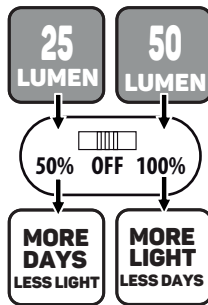

Scan for more
information

Lights up RED when loading
Lights up GREEN when fully loaded

1,5MTR
included

Loading needs to be done indoors
120 min. charge for full battery

Max. 10 Lumen standby illuminated time
is 28 hours on a **fully charged battery**,
this depending on the number of 50
Lumen switching moments.