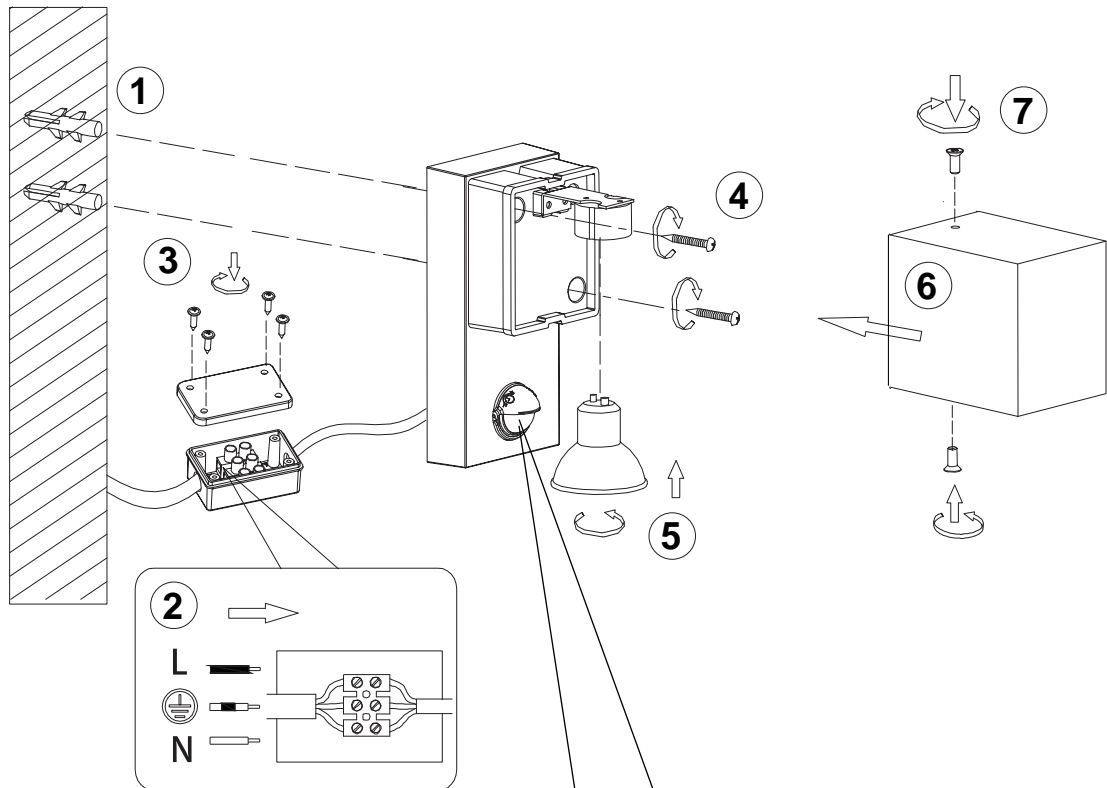

230V~50Hz, 1xGU10 max.35W

trio-lighting.com/
214269142

	10sec-8min	2-2000 LUX
1,5-2m		
	max.8m / 100°